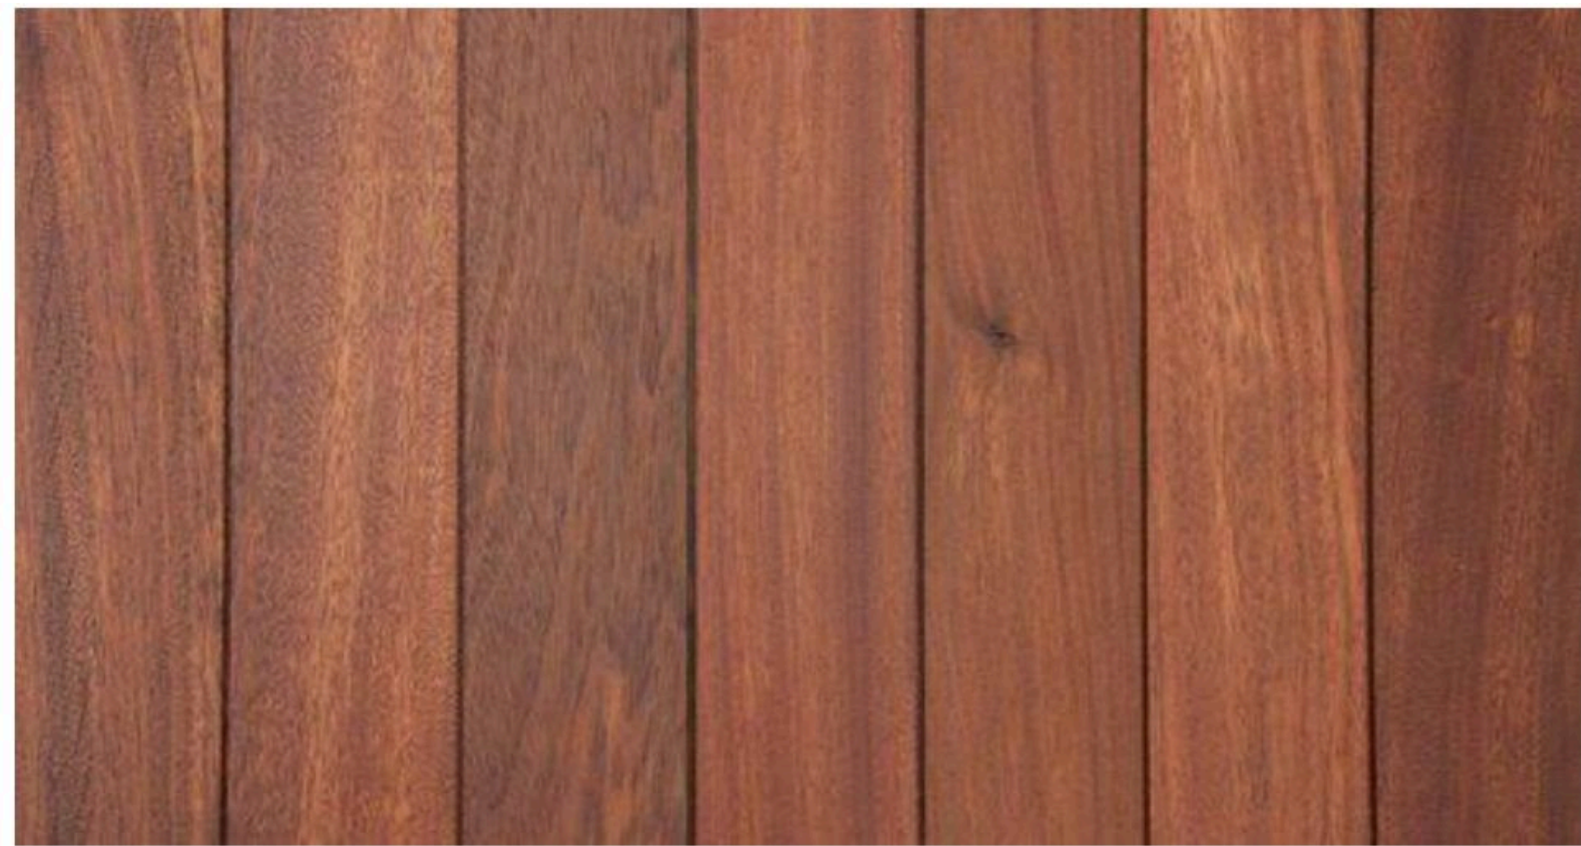

Product Name : Ipe Wood

Dimension : 25 x 90 x 1200 – 1800.