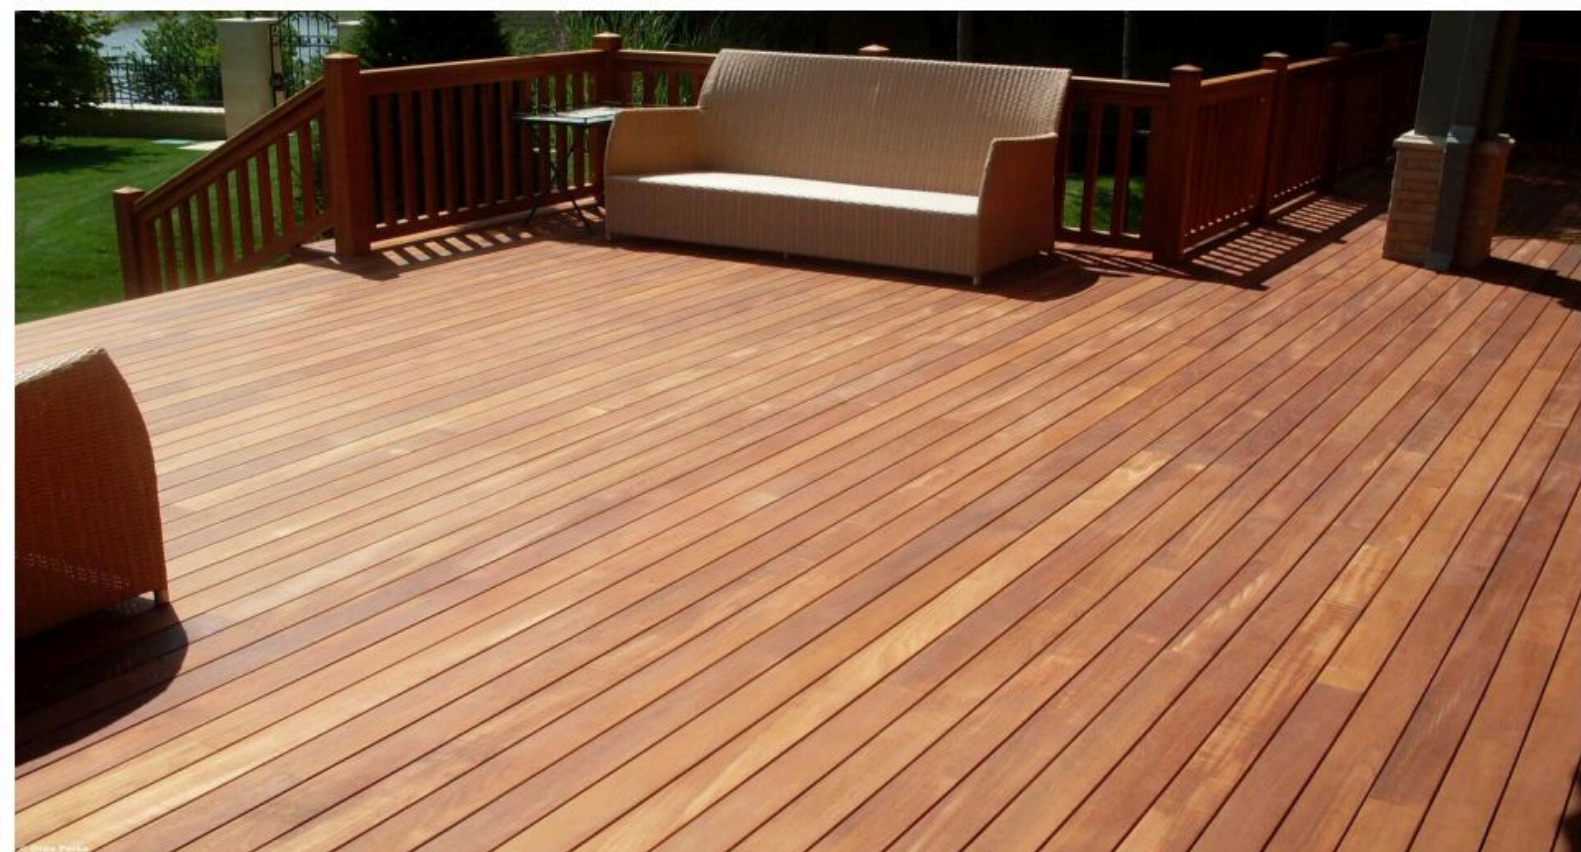

Product Name : Ipe Wood

Dimension : 25 x 90 x 1200 – 1800.