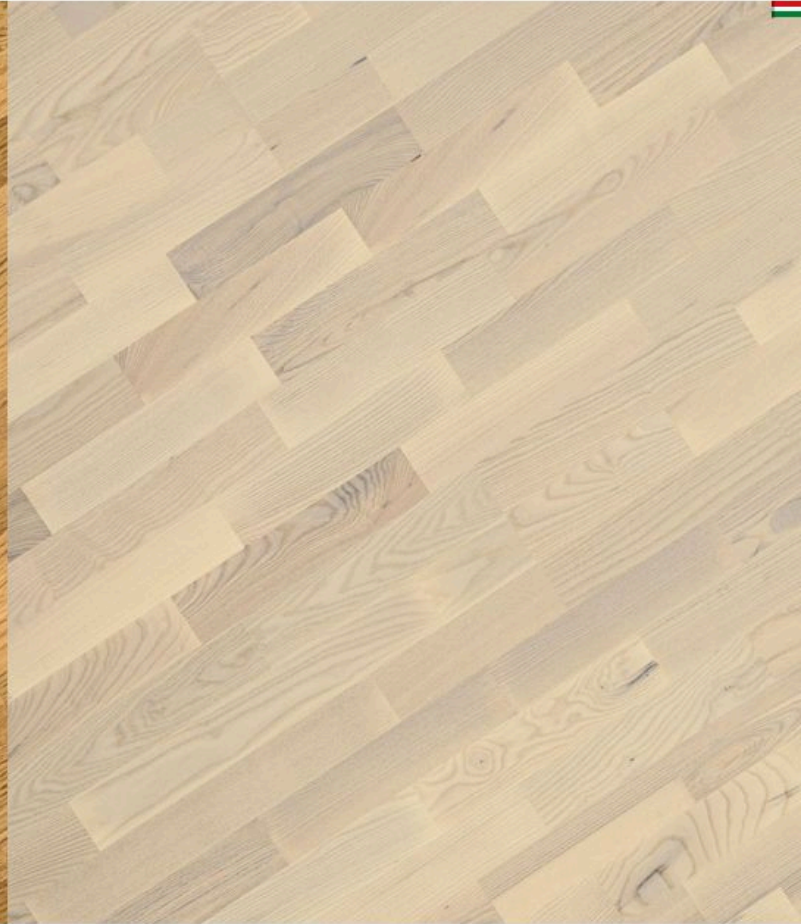

VISION | PRINCETON

VISION | DUBAI | 1 STRIP 

VISION | TALLINN | 3 STRIPS

VISION | VIENNA | 3 STRIPS 

 VISION | COPENHAGEN | 3 STRIPS

VISION | ODESSA

 VISION | ODESSA | 3 STRIPS

Shop No. 32, Juhu Ekta CHS Ltd., New Kapaswadi Juhu Varsova, New link road,
Behind Fition Wine Shop, Andheri (West), Mumbai-400 053.