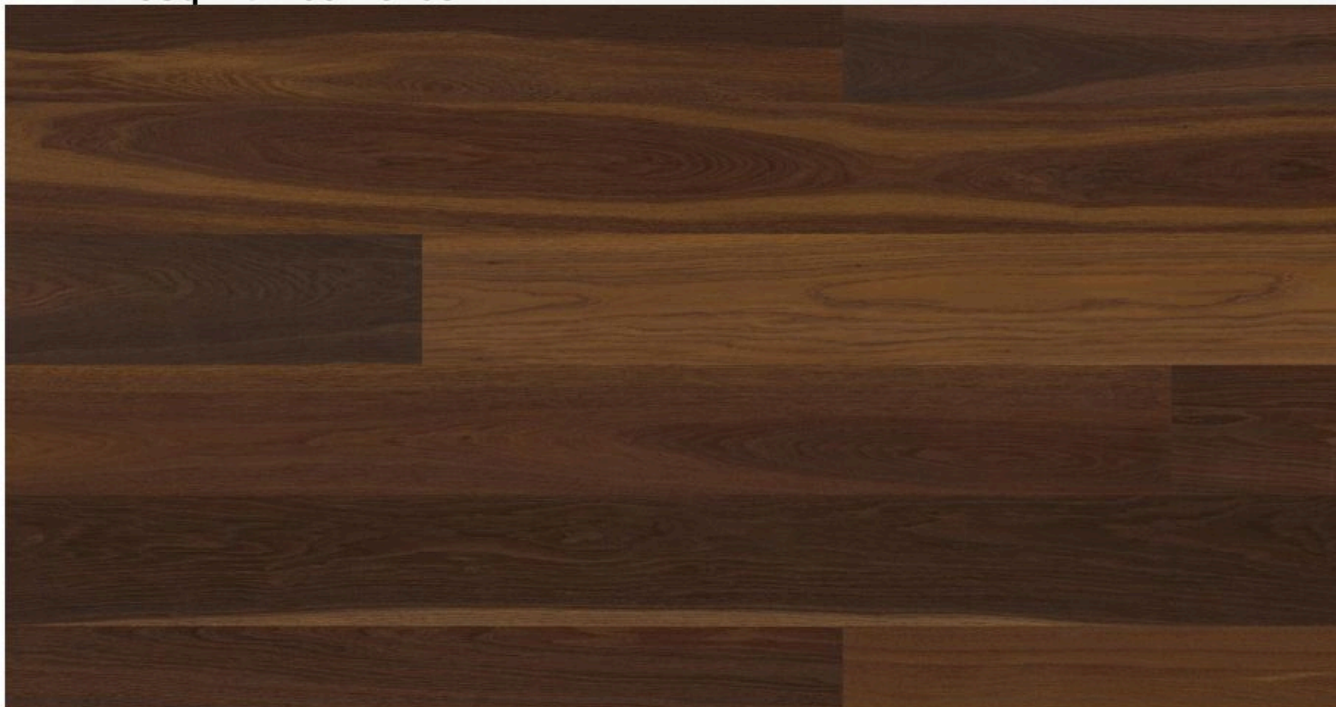

Product Colour :
Oak Smoked Andante

Dimension :
2200mm x 138mm x 14mm

Stock Available :

1145Sq. Ft. / 35 Boxes.

Product Colour :
Oak Smoked Marcato

Dimension :
2200mm x 209mm x 14mm

Stock Available :
1,428Sq. Ft. / 48 Boxes.