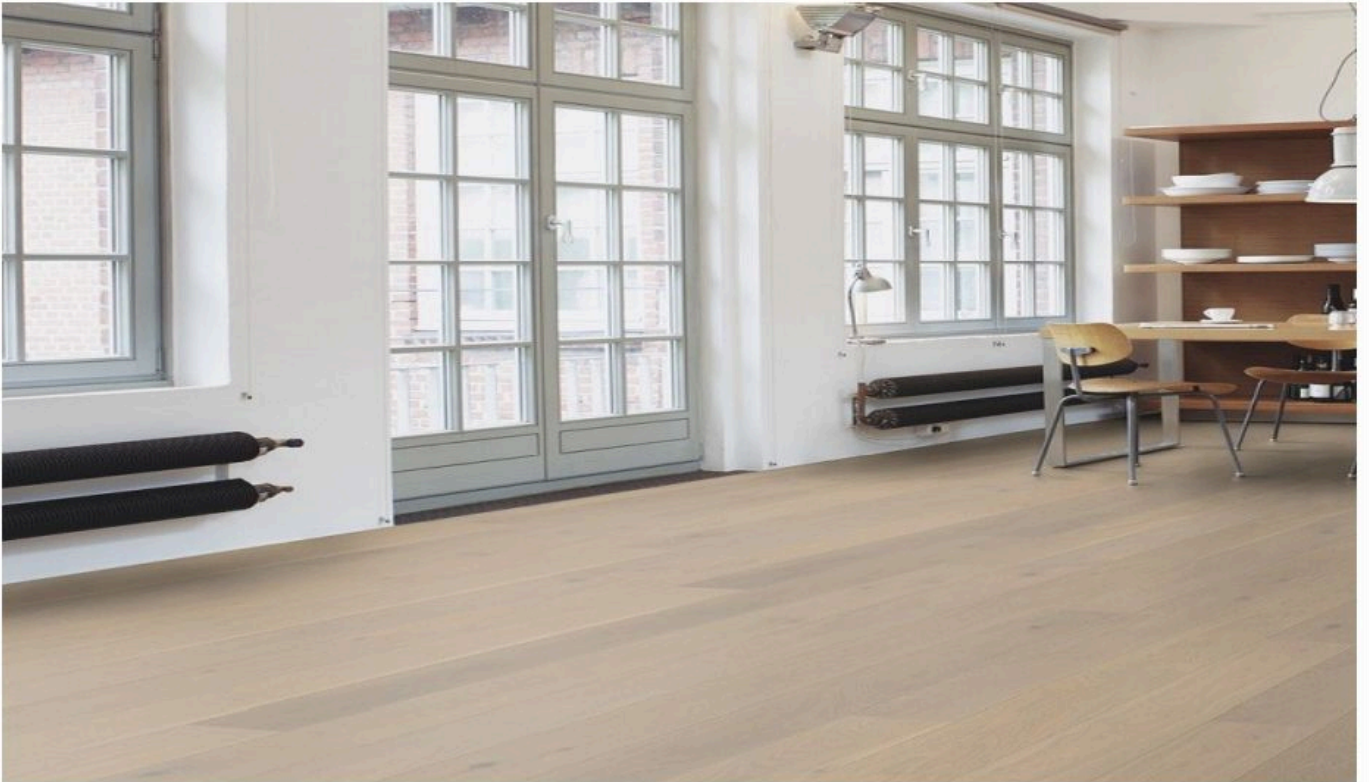

Product Colour :
Oak Country Warm Cotton

Dimension :
2200mm x 138mm x 14mm

Stock Available :
1,668Sq. Ft. / 51 Boxes.