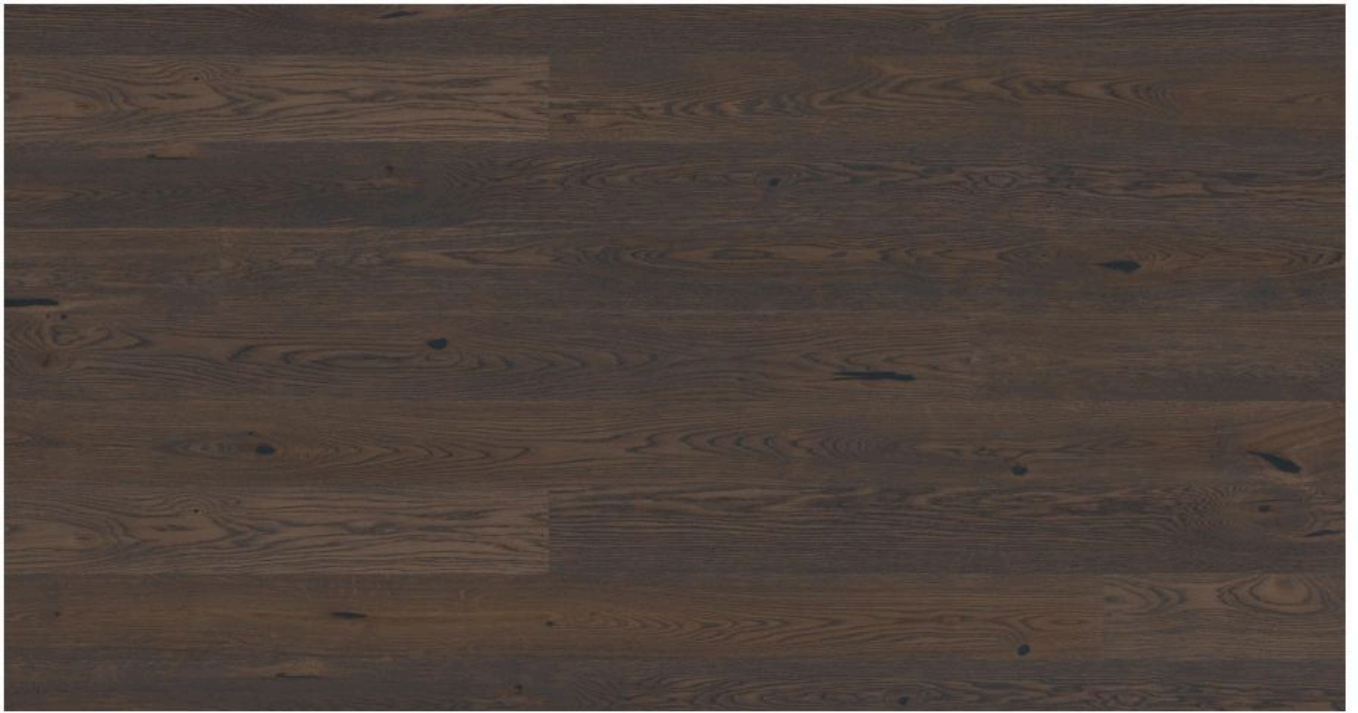

Dimension :
2200mm x 138mm x 14mm

Stock Available :
1,309Sq. Ft. / 40 Boxes.

Product Colour :
Oak Shadow Marcato

Dimension :
2200mm x 138mm x 14mm

Stock Available :
459Sq. Ft. / 14 Boxes.

Product Colour :
Oak Brown Jasper