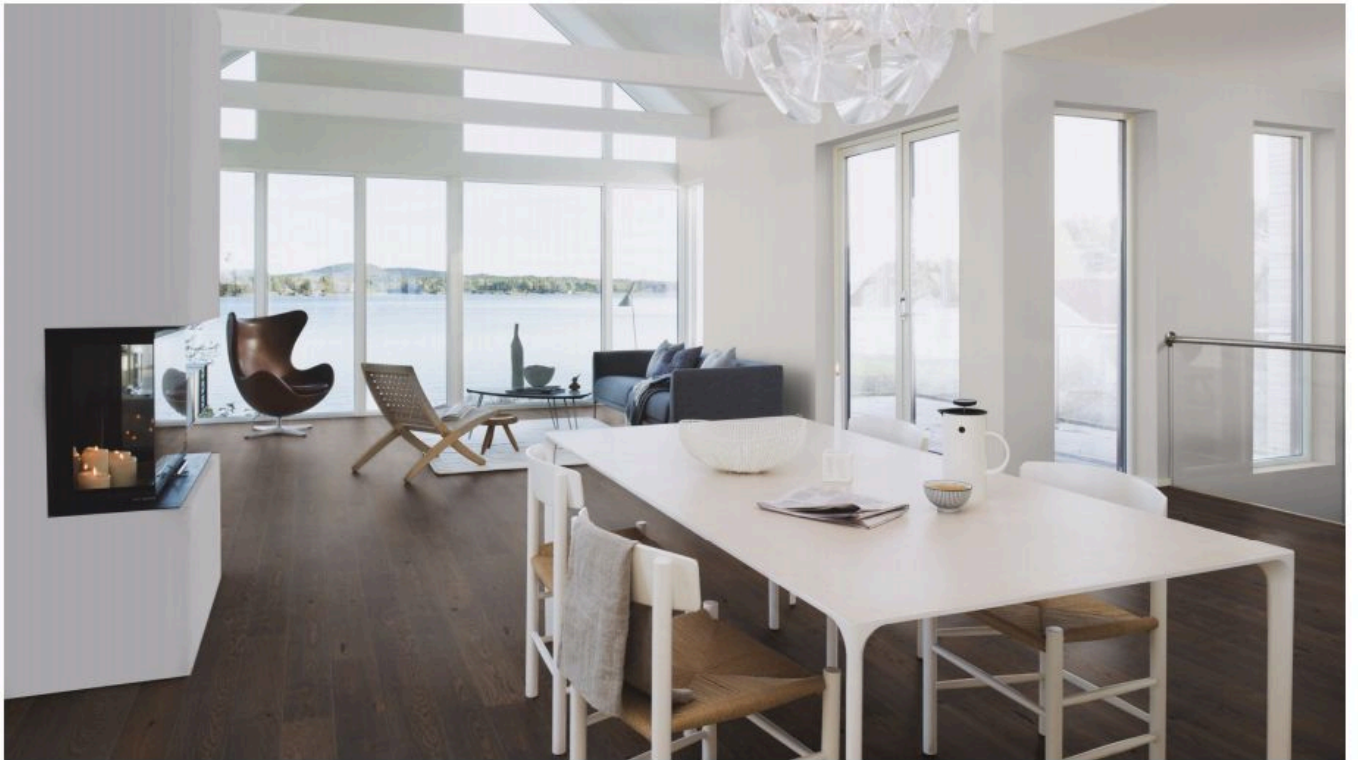

Dimension :
2200mm x 138mm x 14mm

Stock Available :
1,309Sq. Ft. / 40 Boxes.

Product Colour :
Oak Shadow Marcato

Dimension :
2200mm x 138mm x 14mm

Stock Available :
459Sq. Ft. / 14 Boxes.

Product Colour :
Oak Brown Jasper